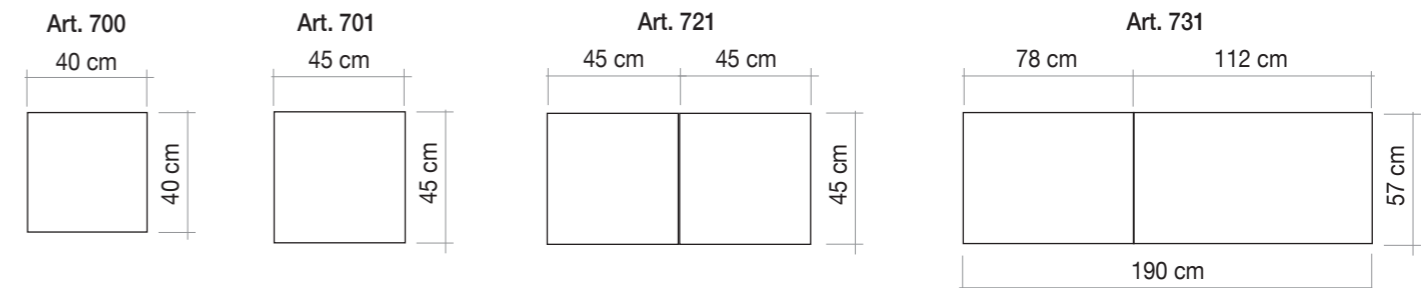

Allegro Polster

TECHNISCHE EIGENSCHAFTEN

STOFF: Dralon Acryl 100%, gr 190 qm Sun beschichtet, UV Schutz 20/50+ (es kommt aus die Farbe an), Lichtechtheit 5/6 (es kommt aus die Farbe an). Der Sonnenschirm hat eine Schlingenverschluss. Abziehbar mit zip.

FÜLLUNG: Schicht aus Polyurethane, Dichte 21, Polster Dicke 5 cm.