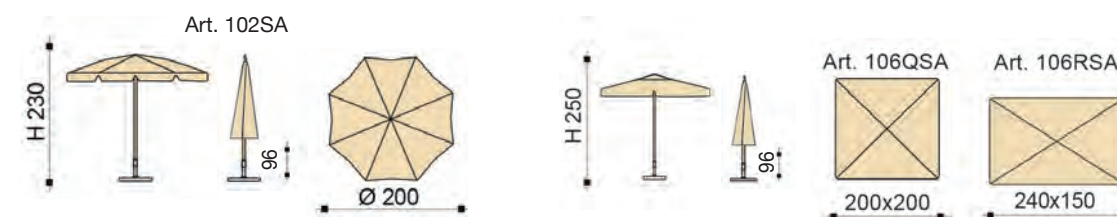

Superalux Sonnenschirm Serie Utility mit Aluminium Stock

TECHNISCHE EIGENSCHAFTEN

STOFF: Dralon Acryl 100%, gr 190 qm Sun beschichtect, UV Schutz 20/50+ (es kommt aus die Farbe an), Lichtechtheit 5/6 (es kommt aus die Farbe an) für große D 200.

PolyMa Polyester gr 210 qm, Wasserabstoßend imprägniert, Verrottungsfest, UV Schutz 50+, Lichtechtheit 6+, für quadrat und rechteckig.

GESTELL: Stock 35/40 mm aus Aluminium, ohne Knicker, Handöffnung, höhenverstellbar, Aluminium Unterstock mit Schraube. Art.102SA Streben aus galvanisiert und lackiert Stahl, Art. 106 paragon Streben.

Kg Peso per base: min kg 20 per D 200, min kg 30 per altre misure. Con peso maggiore avrete più stabilità e sicurezza

Kg Poids pour pied: min 20 kg pour taille D 200, min kg 30 pour autres tailles. Avec plus de poids il y aura une majeure stabilité et sécurité.

Kg Weight for base: min 20 kg for D 200, min 30 kg for other sizes. With higher weight, there are better stability and safety.

Kg Gewicht für Ständer: min 20 kg for D 200, min 30 kg für andere Größen. Mit höher Gewicht, es gibt besser stabilität und Sicherheit.

Colori/Couleurs/Colours/Farben Art 102SA

D
Ecru
Orange
Natural

D
Taupe
Taupe
Taupe

Colori speciali/Couleurs spéciales/Special colours/Sonderfarben Art. 102SA