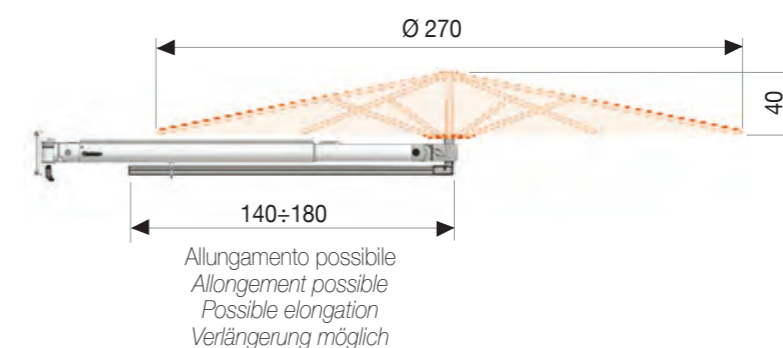

TESSUTO: PolyMa poliestere gr 210 mq, idrorepellente, antimuffa, protezione UV 50+, resistenza colori 6+.

STRUTTURA: Braccio alluminio estensibile cm 140-180, palo centrale mm 30, bacchette, inclinazione, agganci per muro in alluminio.

Parrot Parasol mural en aluminium

CARACTÉRISTIQUES TECHNIQUES

Art.	Art. P3
Taille (cm)	135/6-D270
Tissu	PolyMa
Lambrequins	×
Cheminée	✓
Lacet fermeture	✓

TISSU: PolyMa Polyester, gr 210 mc, hydrofuge, anti-moisissure, protection UV 50+, résistance couleurs 6+.

STRUCTURE: bras extensible 140-180 cm en alu, mât central 30 mm, baleines, inclinaison et crochets pour mur en alu.

Parrot Aluminium wall parasol

TECHNICAL FEATURES

Art.	Art. P3
Size (cm)	135/6-D270
Fabric	PolyMa
Valances	×
Air-Vent	✓
Tie-band	✓

FABRIC: PolyMa Polyester gr 210 sm, water-repellent, mouldproof, UV protection 50+, colour fastness 6+.

FRAME: aluminium telescopic arm 140-180 cm, aluminium central pole 30 mm, ribs, tilt system and wall brackets.

Parrot Wandschirm aus Aluminium

TECHNISCHE EIGENSCHAFTEN

Art.	Art. P3
Grosse (cm)	135/6-D270
Stoff	PolyMa
Volants	×
Wind-öffnung	✓
Schlingenverschluss	✓

STOFF: PolyMa Polyester gr 210 qm, Wasserabstoßend imprägniert, Verrottungsfest, UV Schutz 50+, Lichtechtheit 6+.

GESTELL: Teleskoparm aus Aluminium 140-180 cm, zentraler Stock 30 mm, Streben, Knickersystem und Wandhaken aus Aluminium.