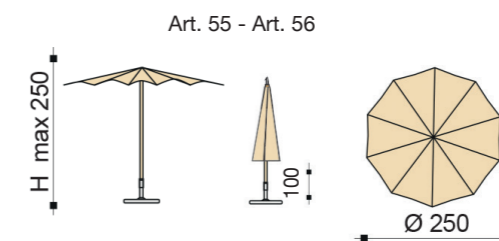

Le misure indicate non includono la base. Con base: + ca.5/10 cm.

Les mesures indiquées ne comprennent pas le pied. Avec pied: + ca.5/10 cm

These sizes don't include the base height. With base: + ca.5/10 cm

Diese Maßnahmen umfassen nicht den Fuß. Mit Fuß: + ca.5/10 cm

Kg Peso per base: min kg 30. Con peso maggiore avrete più stabilità e sicurezza. **Vedere basi pag. 154**

Kg Poids pour pied: min kg 30. Avec plus de poids il y aura une majeure stabilité et sécurité. **Voir pieds à la page 154**

Kg Weight for base: min 30 kg. With higher weight, there are better stability and safety. **See bases on page 154**

Kg Gewicht für Ständer: min 30. Mit höher Gewicht, es gibt besser stabilität und Sicherheit. **Ständer Seite 154**