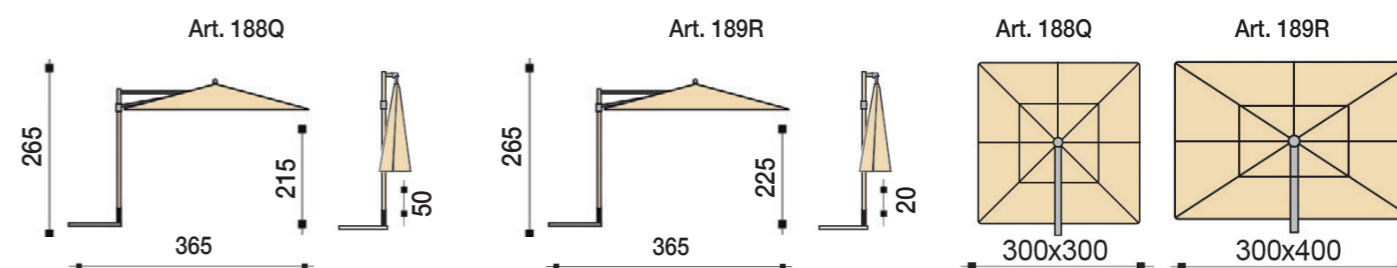

Petra Folding aluminium side pole parasol

TECHNICAL FEATURES

Art.	Art. 188Q	Art. 189R
Size (cm)	300x300/8	300x400/8
Fabric	TexMa	TexMa
Valances	✗	✗
Air-Vent	✓	✓
Tie-band	✓	✓

FABRIC: TexMa solution dyed Olefin gr 190 sm, water-repellent, mouldproof, UV protection 50+, colour fastness 7

FRAME: aluminium poles platinum colour 65x98 mm, aluminium exchangeable ribs, aluminium hubs for size 300x400 resin for size 300x300, opening with aluminium handle and crank, multiposition tilting, T-shaped 3D powder coated steel base, with cast aluminium pedal rotation system, support plate for soft grounds.

Petra Klappbare Ampelschirm aus Aluminium

TECHNISCHE EIGENSCHAFTEN

Art.	Art. 188Q	Art. 189R
Grosse (cm)	300x300/8	300x400/8
Stoff	TexMa	TexMa
Volants	✗	✗
Wind-öffnung	✓	✓
Schlingenverschluss	✓	✓

STOFF: TexMa spinndusengefärbtes Olefin gr 190 mq, Wasserabstoßend imprägniert, Verrottungsfest, UV Schutz 50+, Lichtechtheit 7

GESTELL: Stock aus Alu, Farbe Platinum, 65x98 mm, austauschbare Alu Streben, Krone und Schieber aus Alu für Größe 300x400 aus Kunststoff für Größe 300x300, Öffnung mit Alu Griff und Kurbel, Knickbar mit Multiposition System, 3D lackierte Stahl T-Plattenständer, um 360° drehbar, mit Pedal Druckguss Alu System, und Plättchen für weichen Boden.

Contrappeso per base: min kg 120 per 300x300 e 300x400. Con contrappeso maggiore avrete più stabilità e sicurezza. Mattonelle escluse.

Contreponds pour pied: min 120 kg pour 300x300 et 300x400. Avec plus de poids il y aura une majeure stabilité et sécurité. Dalles non incluses.

Counterweight for base: min 120 kg for 300x300 and 300x400. With higher counterweight, there are better stability and safety. Tiles not included.

Gegengewicht für Ständer: min 120 kg für 300x300 und 300x400. Mit höher Gegengewicht, es gibt besser stabilität und Sicherheit. Betonplatte nicht enthalten.

Colori/Couleurs/Colours/Farben

Colori su richiesta/Couleurs sur demande/Colours on demand/Farben auf Anfrage